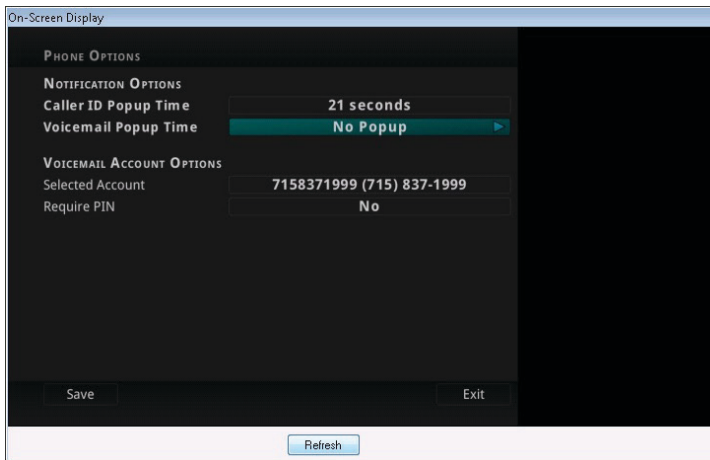

IPTV

Shut Off Voice Mail Screen Pop Up

Instructions

1. To shut off the voice mail screen pop on Amino set top box go to: **Menu > Settings > Phone** and then select OK.

2. Then go to voice mail pop up time and select the left arrow until "No Pop Up" is displayed.