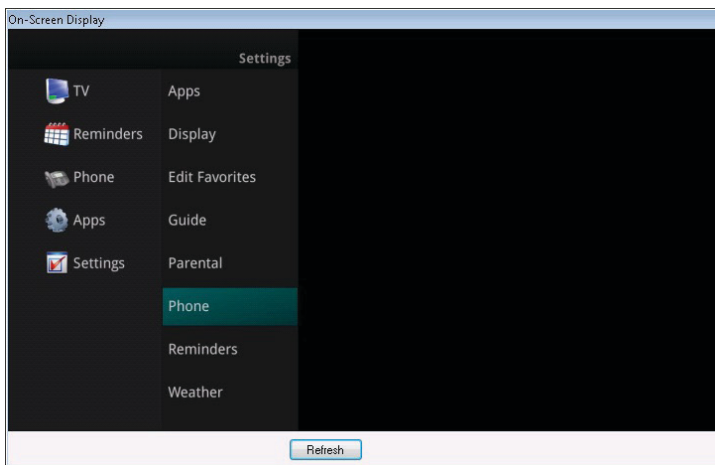

IPTV

Shut Off Voice Mail Screen Pop Up

Instructions

1. To shut off the voice mail screen pop on Amino set top box go to: **Menu > Settings > Phone** and then select OK.

2. Then go to voice mail pop up time and select the left arrow until "No Pop Up" is displayed.